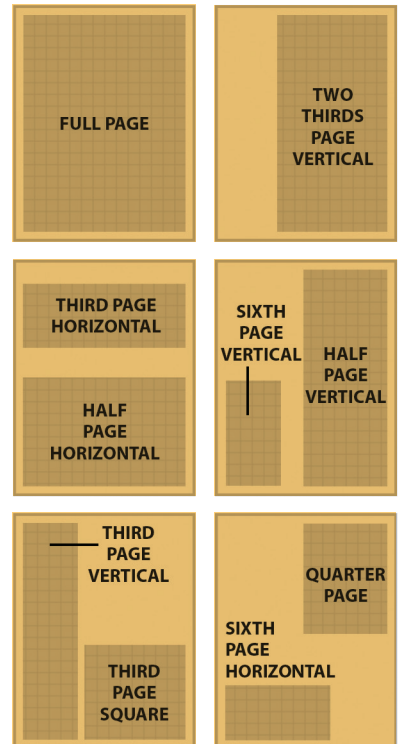

South Mississippi's Largest Lifestyle Magazine

- **Largest Circulation:** 15,000+ copies printed and distributed each month with a 99.5% pick up rate!
- **Largest Distribution:** Over 500 distribution partners within Hancock, Harrison and Jackson County.
- **Largest Readership:** Each month, 60,000* readers enjoy *South Mississippi Living*. Add in our online readers and that takes our readership well over 65,000.

*Nearly 4 Readers Per Copy. Latest MPA study. Plus 5,000 website visitors per month.

Ad Sizes

- Full Page - Trim Size**
8 3/8 x 10 7/8 - 8.375 x 10.875
- Full Page - Full Bleed**
8 5/8 x 11 1/8 - 8.625 x 11.125
- Full Page - No Bleed**
7 3/8 x 9 7/8 - 7.375 x 9.875
- Two Thirds Page - Vertical**
4 7/8 x 9 7/8 - 4.875 x 9.875
- Half Page - Horizontal**
7 3/8 x 4 7/8 - 7.375 x 4.875
- Half Page - Vertical**
3 5/8 x 9 7/8 - 3.625 x 9.875
- Third Page - Square**
4 7/8 x 4 7/8 - 4.875 x 4.875
- Third Page - Vertical**
2 3/8 x 9 7/8 - 2.375 x 9.875
- Third Page - Horizontal**
7 3/8 x 3 3/8 - 7.375 x 3.325
- Quarter Page - Vertical**
3 5/8 x 4 7/8 - 3.625 x 4.875
- Sixth Page - Horizontal**
4 7/8 x 2 3/8 - 4.875 x 2.375
- Sixth Page - Vertical**
2 3/8 x 4 7/8 - 2.375 x 4.875

2012 Dining Guide Rates

THE MOST INFORMATIVE LISTING OF THE BEST DINING PLACES IN SOUTH MISSISSIPPI!

One Block \$200
Size 3.6" x 2.9"

Two Blocks \$350
Sizes 3.6" x 6.25"
7.375" x 2.9"

Three Blocks \$500
Size 3.6" x 9.575"

2012 Shopping Guide Rates

FOR EVERY BLOCK AD PURCHASED RECEIVE A FEATURED SHOPPING ITEM!

One Block \$150
Size 2.36" x 2.9"

Two Blocks \$250
Sizes 4.87" x 2.9"
2.36" x 6"

Three Blocks \$350
Size 7.37" x 2.9"
2.36" x 9.13"